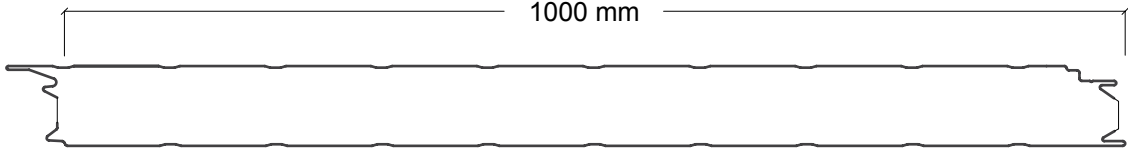

İSİM NAME	ÜST SAC YÜZEY ŞEKİLLERİ EXTERNAL SHEET TEXTURES
DÜZ FLAT	
MICRO-HADVE MICRO-RIBBED	
STANDART STANDARD	

İSİM NAME	ALT SAC YÜZEY ŞEKİLLERİ INTERNAL SHEET TEXTURES
DÜZ FLAT	 A blue trapezoidal shape representing a flat internal sheet texture. The shape is wider at the top and tapers towards the bottom.
STANDART STANDARD	 A blue trapezoidal shape representing a standard internal sheet texture. The shape is wider at the top and tapers towards the bottom, with a series of vertical lines indicating a ribbed or corrugated surface.