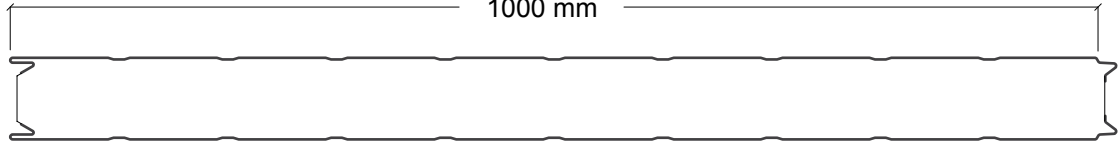

İSİM NAME	ÜST SAC YÜZEY ŞEKİLLERİ EXTERNAL SHEET TEXTURES
DÜZ FLAT	 A dark blue, flat, rectangular sheet texture.
STANDART STANDARD	 A dark blue, standard, rectangular sheet texture with a series of vertical ridges or grooves.

İSİM NAME	ALT SAC YÜZEY ŞEKİLLERİ INTERNAL SHEET TEXTURES
DÜZ FLAT	A diagram showing a flat, rectangular internal sheet texture. The texture is a solid blue trapezoidal shape with a wider top edge and a narrower bottom edge, representing a flat surface.
STANDART STANDARD	A diagram showing a standard, rectangular internal sheet texture. The texture is a solid blue trapezoidal shape with a wider top edge and a narrower bottom edge, featuring a series of vertical ridges or grooves across its surface.