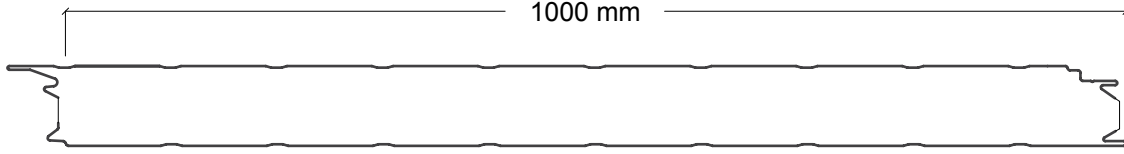

İSİM NAME	ÜST SAC YÜZEY ŞEKİLLERİ EXTERNAL SHEET TEXTURES
DÜZ FLAT	
MICRO - HADVE MICRO - RIBBEOL	
STANDART STANDARD	

İSİM NAME	ALT SAC YÜZEY ŞEKİLLERİ INTERNAL SHEET TEXTURES
DÜZ FLAT	A diagram showing a flat, rectangular internal sheet texture. The sheet is a solid dark blue color and is positioned horizontally within a light gray frame.
STANDART STANDARD	A diagram showing a standard, rectangular internal sheet texture. The sheet is a solid dark blue color and features a series of vertical ridges or grooves running across its width. It is positioned horizontally within a light gray frame.