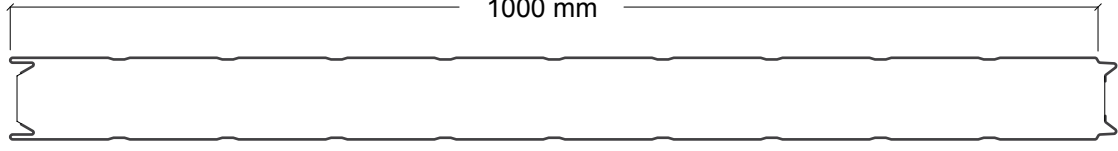

İSİM NAME	ÜST SAC YÜZEY ŐEKİLLERİ EXTERNAL SHEET TEXTURES
DÜZ FLAT	A 3D rendering of a flat external sheet texture. The texture is a solid blue color and is shown as a flat, rectangular surface.
STANDART STANDARD	A 3D rendering of a standard external sheet texture. The texture is a solid blue color and is shown as a rectangular surface with a series of vertical ridges or grooves running across its width.

İSİM NAME	ALT SAC YÜZEY ŐEKİLLERİ INTERNAL SHEET TEXTURES
DÜZ FLAT	
STANDART STANDARD	