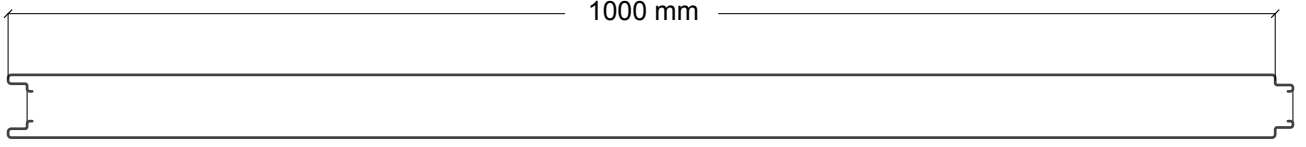

İSİM NAME	ÜST SAC YÜZEY ŐEKİLLERİ EXTERNAL SHEET TEXTURES
DÜZ FLAT	A dark blue trapezoidal shape representing a flat surface texture. The top edge is slightly wider than the bottom edge, and the sides are slightly angled inward.
MICRO - WAVE MICRO - WAVE	A dark blue trapezoidal shape representing a micro-wave surface texture. The top edge is slightly wider than the bottom edge, and the sides are slightly angled inward. The surface is covered with a fine, repeating wave pattern.
MESA MESA	A dark blue trapezoidal shape representing a mesa surface texture. The top edge is slightly wider than the bottom edge, and the sides are slightly angled inward. The surface is covered with a series of vertical ridges or grooves.

İSİM NAME	ALT SAC YÜZEY ŐEKİLLERİ INTERNAL SHEET TEXTURES
DÜZ FLAT	
MESA MESA	
GROOVE GROOVE	