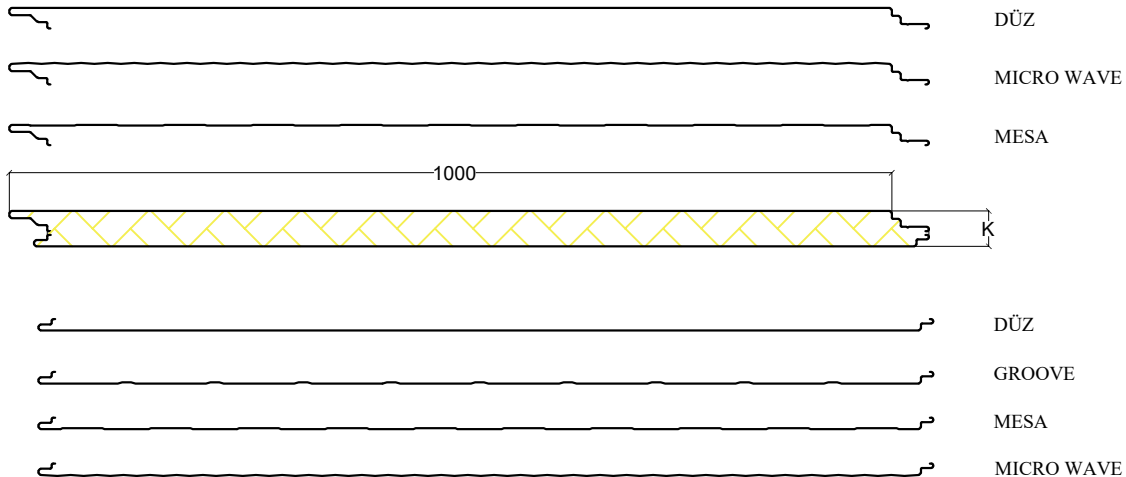

Provides high insulation and aesthetic solutions:

- *Panel form is hidden screw.*
- *Our panel can be manufactured with micro wave and mesa surface form.*
- *It can be combined with the sinus and semi-sinus hidden screw type panels.*
- *It can be manufactured with PIR and PUR core alternative.*
- *It allows vertical and horizontal installation. Provides high insulation*
- *Core materials protect your structures against water, heat and sound; PIR insulation provides superior fire protection.*
- *Can be manufactured with several color options.*

Poliüretan (PUR) - Poliizosiyanurat (PIR) Yalıtımlı

Polyurethane (PUR) - Polyisocyanurate (PIR) Insulated

Birleşim Detayı / Connection Detail

Teknik Özellikler / Technical Specifications

Yalıtım Kalınlıkları <i>Insulation Thicknesses</i>	Yalıtım Yoğunluğu <i>Insulation Density</i>	Metal Kalınlıkları <i>Metal Thicknesses</i> Boyalı Galvaniz Sac PPGI	Isı İletkenlik Katsayısı <i>Thermal Conductivity Coefficient</i>	Yangın Sınıfı <i>Fire Resistance Class</i>
40-50-60-80-100-120 mm	PUR 40 (±2) kg/m ³ PIR 42 (±2) kg/m ³	Dış Yüzey / <i>Exterior Sheet</i> 0,50-0,60-0,70-0,80 mm İç Yüzey / <i>Interior Sheet</i> 0,40-0,50-0,60-0,70-0,80 mm	$\lambda = 0,022$ W/mK	PUR Bs2d0 EN 13501-1 Bs3d0 EN 13501-1 Cs2d0 EN 13501-1 Cs3d0 EN 13501-1 PIR Bs1d0 EN 13501-1, FM Bs2d0 EN 13501-1